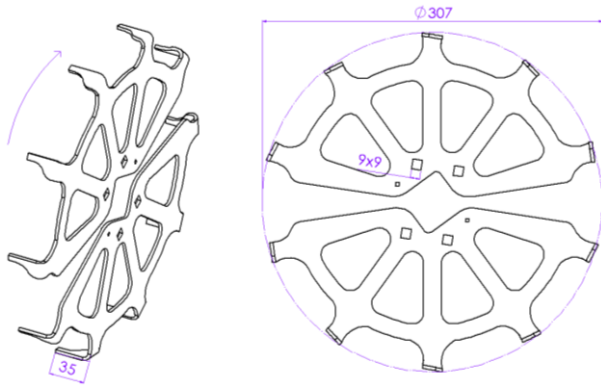

## 2. Rotating blades

Left blade  
Rotates left beside  
the plant.

Right blade  
Rotates right beside  
the plant.

55 mm left		55 mm right
ABB5M19	With clamp	ABB5M18
2x ABB5B27	Without clamp	2x ABB5B26

45 mm left		45 mm right
ABB5M21	With clamp	ABB5M20
2x ABB5B29	Without clamp	2x ABB5B28

35 mm left		20 mm left
ABB5M22	With clamp	ABB5M23
2x ABB5B30	Without clamp	2x ABB5B31

20 mm left	
ABB5M23	With clamp
2x ABB5B31	With clamp