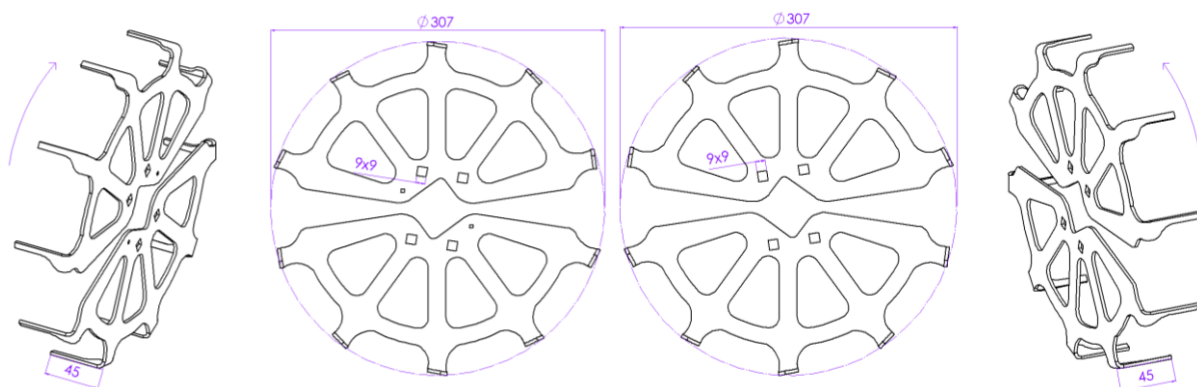

# 1. Serrated disks

With clamp	ABB5M14
Without clamp	2x ABB5B24

With clamp	ABB5M16
Without clamp	2x ABB5B25

## 2. Rotating blades

Left blade  
Rotates left beside  
the plant.

Right blade  
Rotates right beside  
the plant.

55 mm left		55 mm right
ABB5M19	With clamp	ABB5M18
2x ABB5B27	Without clamp	2x ABB5B26

45 mm left		45 mm right
ABB5M21	With clamp	ABB5M20
2x ABB5B29	Without clamp	2x ABB5B28

35 mm left		20 mm left
ABB5M22	With clamp	ABB5M23
2x ABB5B30	Without clamp	2x ABB5B31

20 mm left	
ABB5M23	With clamp
2x ABB5B31	With clamp