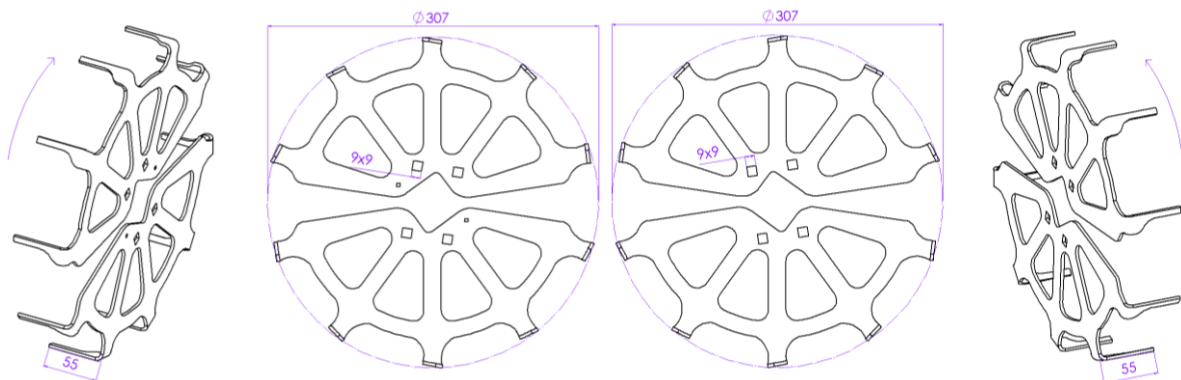

# 1. Serrated disks

With clamp	ABB5M14
Without clamp	2x ABB5B24

With clamp	ABB5M16
Without clamp	2x ABB5B25

## 2. Rotating blades

Left blade  
Rotates left beside  
the plant.

Right blade  
Rotates right beside  
the plant.

55 mm left		55 mm right
ABB5M19	With clamp	ABB5M18
2x ABB5B27	Without clamp	2x ABB5B26

45 mm left		45 mm right
ABB5M21	With clamp	ABB5M20
2x ABB5B29	Without clamp	2x ABB5B28

35 mm left		20 mm left
ABB5M22	With clamp	ABB5M23
2x ABB5B30	Without clamp	2x ABB5B31

20 mm left	
ABB5M23	With clamp
2x ABB5B31	With clamp