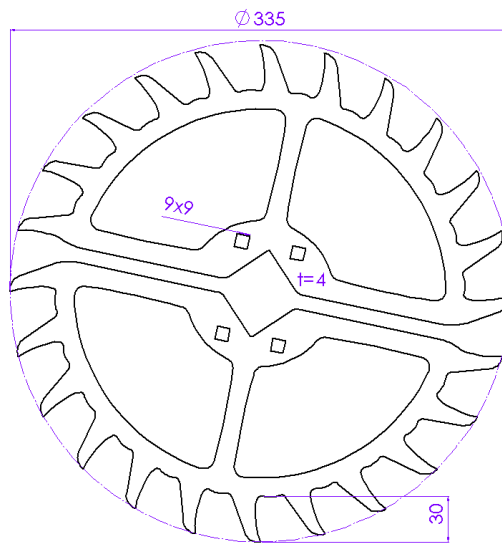

## Spare parts list

Rukaby since year of construction 2021

DULKS ABRAH Beet since year of construction 2019

# 1. Serrated disks

With clamp	ABB5M14
Without clamp	2x ABB5B24

With clamp	ABB5M16
Without clamp	2x ABB5B25

## 2. Rotating blades

Left blade  
Rotates left beside  
the plant.

Right blade  
Rotates right beside  
the plant.

55 mm left		55 mm right
ABB5M19	With clamp	ABB5M18
2x ABB5B27	Without clamp	2x ABB5B26

45 mm left		45 mm right
ABB5M21	With clamp	ABB5M20
2x ABB5B29	Without clamp	2x ABB5B28

35 mm left		20 mm left
ABB5M22	With clamp	ABB5M23
2x ABB5B30	Without clamp	2x ABB5B31

20 mm left	
ABB5M23	With clamp
2x ABB5B31	With clamp